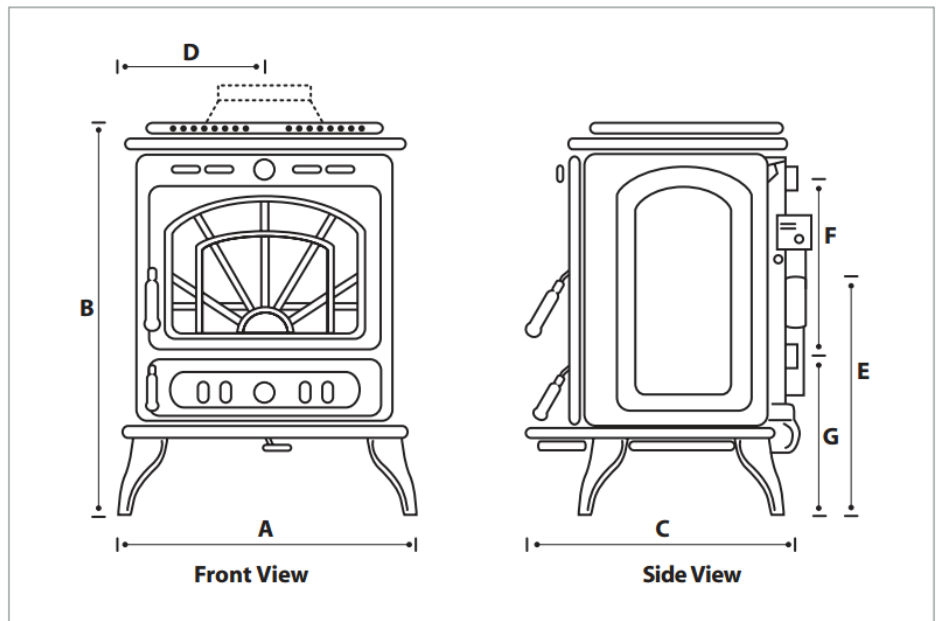

Dimensions	A	B	C	D	E	F	G
Metric (mm)	590mm	750mm	520mm	295mm	455mm	320mm	290mm
Imperial (inches)	23 ¹ / ₄ "	29 ¹ / ₂ "	20 ¹ / ₂ "	11 ⁵ / ₈ "	17 ⁷ / ₈ "	12 ⁵ / ₈ "	11 ¹ / ₂ "

F and G Dimensions do not apply to Erin non-boiler model
 Dimensions stated may be subject to slight +/- variation