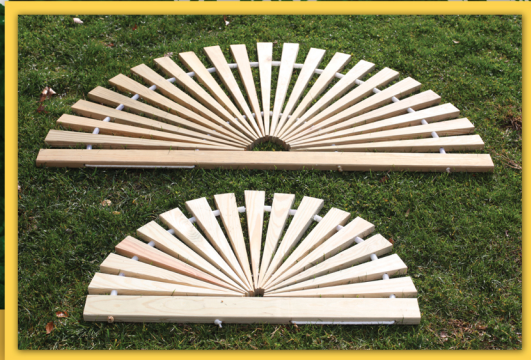

## Sunburst Door Mats & Rollup Walkways

Available in a variety of widths and lengths.

Rollup Walkways are great for the beach, camping, ocean-front properties, shower stalls, catering services, weddings, and most outdoor activities. Use as permanent, decorative walkways, or as a temporary solution. Roll up for lawn care, then roll back in place when finished. Or create a beautiful walkway in your garden.

Vinyl Deluxe

Vinyl

Spindle

Rustic Log  
(cedar)

Economy (reinforced)

*Reinforced for Heavy Loads!*  
Ideal for lawn mowers, golf carts, and more!

Japanese

Mini Rope  
18"W x 30"L

Mini Log  
18"W x 30"L

Mini Elb  
12"W x 36"L

Mini Economy  
18"W x 30"L

Sunrise (large) 16"W x 6'L

Sunrise (small) 10"W x 2'L

Sunrise (medium) 16"W x 3'8"L