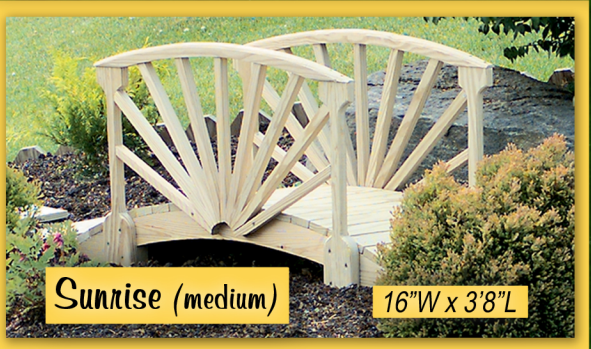

## Sunburst Door Mats & Rollup Walkways

Available in a variety of widths and lengths.

Rollup Walkways are great for the beach, camping, ocean-front properties, shower stalls, catering services, weddings, and most outdoor activities. Use as permanent, decorative walkways, or as a temporary solution. Roll up for lawn care, then roll back in place when finished. Or create a beautiful walkway in your garden.

Mini Log  
18"W x 30"L

Mini Elb  
12"W x 36"L

Mini Economy  
18"W x 30"L

Sunrise (large) 16"W x 6'L

Sunrise (small) 10"W x 2'L

Sunrise (medium) 16"W x 3'8"L